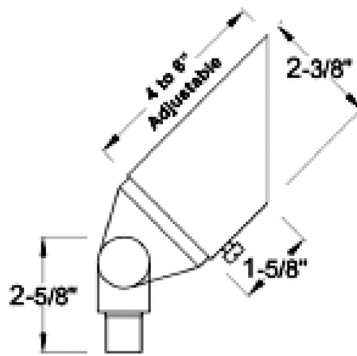

12-Volt Bronze LED Directional Lights

A.

6-1/4"(L) x 3"(D) x 1"(W)

Wattage

5W Included
7W LED Max.

Voltage Input

12V AC/DC

Efficacy

71-78 LM/W

Finish

Convex Glass Lens
8-1/2" Non-metallic Spike
Bronze Finish

B.

4-8"(L) x 2-3/8"(D) x 2-5/8"(W)

Color Temperatures

3000K

Beam Angle

36°

Features

| Catalog No. | Fig. | Catalog No. | Fig. |
|-------------|------|-------------|------|
| LD-009-BZ | A. | LD-176-BZ | B. |