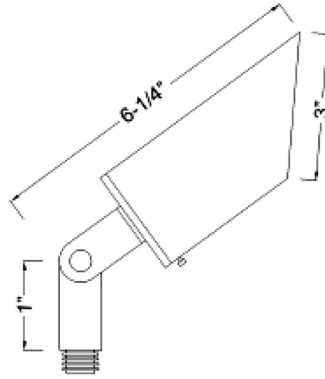

12-Volt Bronze LED Directional Lights

A.

6-1/4"(L) x 3"(D) x 1"(W)

Wattage

5W Included
7W LED Max.

Voltage Input

12V AC/DC

Efficacy

71-78 LM/W

Finish

Convex Glass Lens
8-1/2" Non-metallic Spike
Bronze Finish

B.

4-8"(L) x 2-3/8"(D) x 2-5/8"(W)

Color Temperatures

3000K

Beam Angle